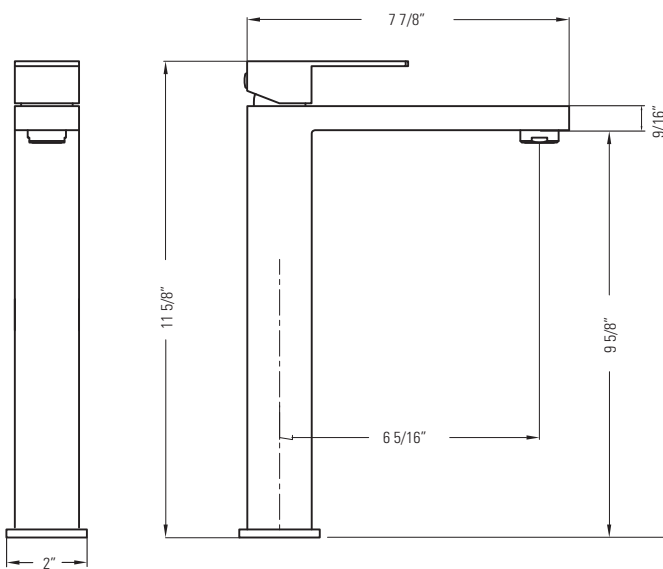

CHROME
GBF801-H

BELLO 3-H

VANITY FAUCET WITH CAST SPOUT

Robinet de vanité
avec bec en fonte

DIMENSIONS

Overall Size: 7 7/8" x 2" x 11 5/8"
Weight: 6.2lbs

Taille globale: 7 7/8" x 2" x 11 5/8"
Poids: 6.2lbs

FEATURES

- For vessel sinks
- Intuitive single-handle lever
- Rust-proof internals
- Ceramic cartridge
- Includes pop-up strainer

FLOW

4.5 L/min (1.2 gal/min) at 60psi
Direct Flow

FINISHES

Chrome

INSTALLATION

Counter Gasket
Lock Clamp and Nut
Ø1 3/8" Hole Required

COURANT

4.5 L/min (1.2 gal/min) à 60psi
Flux direct

FINITIONS

Chrome

INSTALLATION

Joint de comptoir
Serrure de serrage et écrou
Trou de Ø1 3/8" réquise

GARANTIE

PEARL® Faucet Limited Lifetime
Warranty (Visite le site web pour
plus de détails)
5 ans commercial