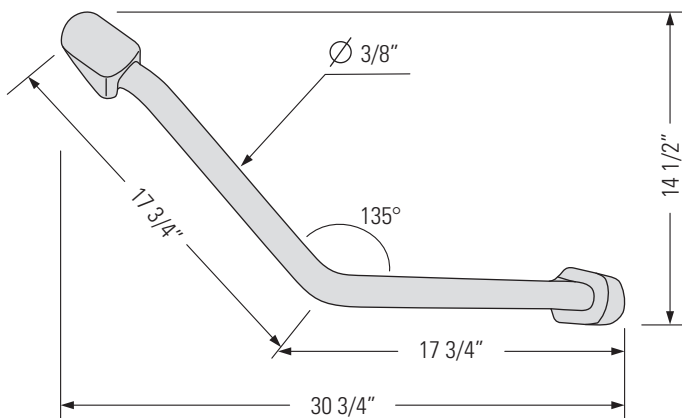

## L-SHAPED FIXED SUPPORT ARM

Bras de support fixe  
en forme de L

### DIMENSIONS

Overall Size: 36" x 14 1/2"

Taille globale: 36" x 14 1/2"