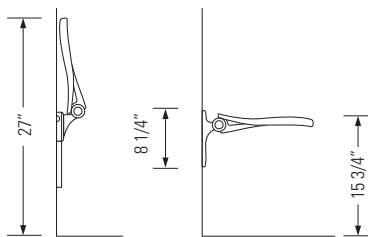

METRO WHITE
GLS320F-W

ELLA

FIXED SHOWER SEAT

Siège de douche fixe

DIMENSIONS

Overall Size: 14 1/2" x 14 3/4" x 8 1/4" Taille globale: 14 1/2" x 14 3/4" x 8 1/4"

FEATURES

Folds compactly
Soft, non-slip finish