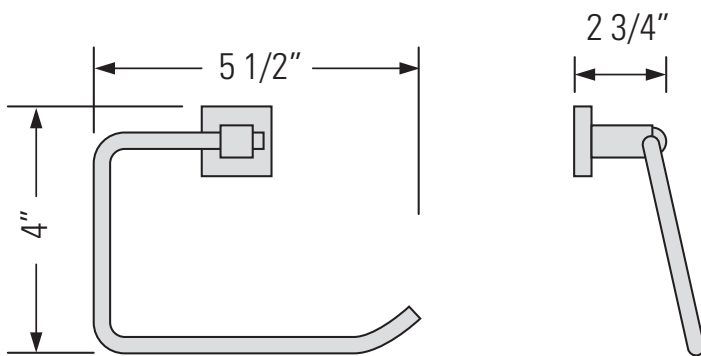

CHROME
GBAE-ROL

MATTE BLACK
GBAE-ROL-MB

ETHAN

TOILET ROLL HOLDER
Porte-rouleau de papier toilette

DIMENSIONS

Overall Size: 5 1/2" x 2 3/4" x 4"

DIMENSIONS

Taille globale: 5 1/2" x 2 3/4" x 4"

FINISHES

Chrome
Matte Black

FINITIONS

Chrome
Noir mat

INSTALLATION

Mounting template included

INSTALLATION

Gabarit de montage inclus