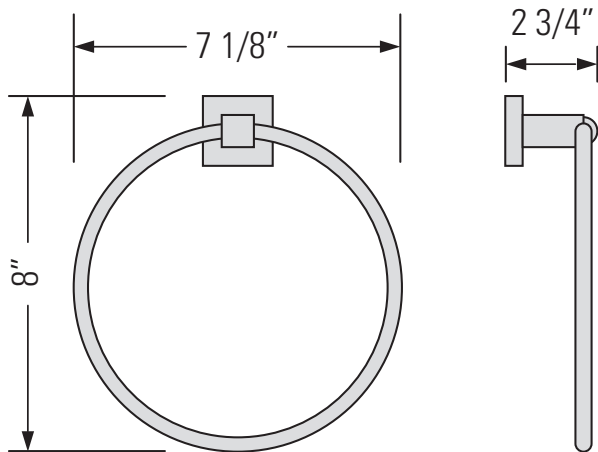

CHROME
GBAE-TOW

MATTE BLACK
GBAE-TOW-MB

ETHAN

HAND TOWEL HOLDER
Porte-serviette à main

DIMENSIONS

Overall Size: 7 1/8" x 2 3/4" x 8"

DIMENSIONS

Taille globale: 7 1/8" x 2 3/4" x 8"

FINISHES

Chrome
Matte Black

FINITIONS

Chrome
Noir mat

INSTALLATION

Mounting template included

INSTALLATION

Gabarit de montage inclus