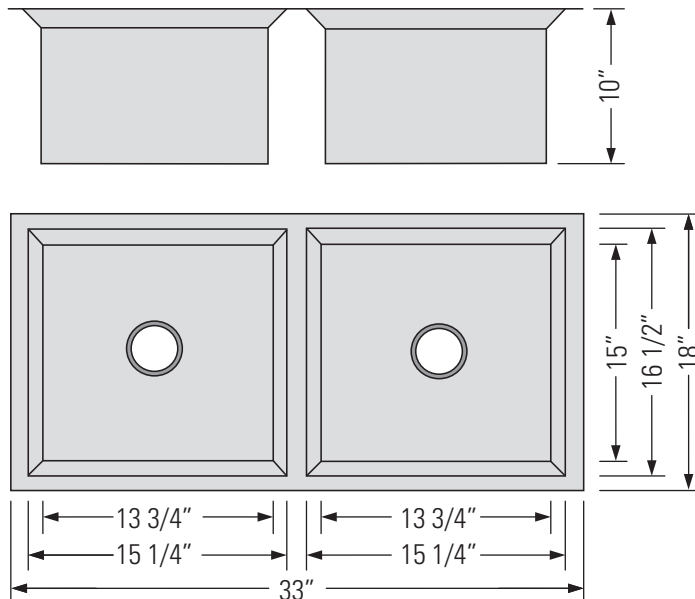

### DIMENSIONS

Overall Size: 33" x 18" x 10"

Weight: 25lbs

Minimum Cabinet Width: 34 1/2"

Taille globale: 33" x 18" x 10"

Poids: 25lbs

Largeur minimale de l'armoire: 34 1/2"