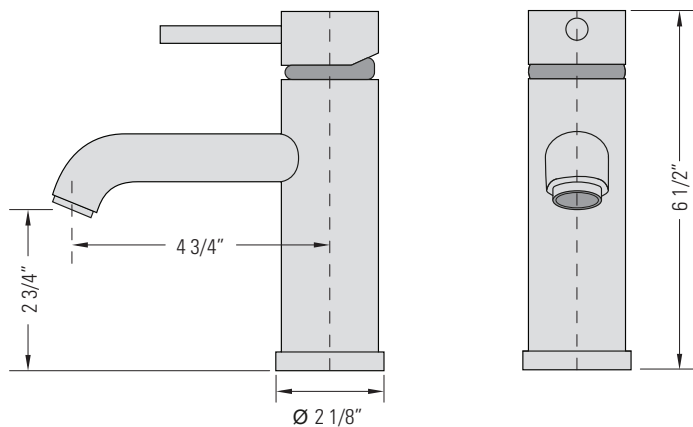

CHROME
GBF509

FRANKLIN

VANITY FAUCET WITH CAST SPOUT

Robinet de vanité
avec bec en fonte

DIMENSIONS

Overall Size: 4 3/4" x 2 1/8" x 6 1/2"
Weight: 3.4lbs

Taille globale: 4 3/4" x 2 1/8" x 6 1/2"
Poids: 3.4lbs

FEATURES

- For vessel sinks
- Intuitive single-handle lever
- Rust-proof internals
- Ceramic cartridge
- Includes pop-up strainer

FLOW

4.5 L/min (1.2 gal/min) at 60psi
Direct Flow

FINISHES

Chrome

INSTALLATION

Counter Gasket
Lock Clamp and Nut
Ø1 3/8" Hole Required

WARRANTY

PEARL® Faucet Limited Lifetime
Warranty (See website for details)
5 year commercial

STANDARDS

IAPMO (cUPC)
CSA B125
ASME A112.18.1
ADA for lever handle

FINITIONS

Chrome

INSTALLATION

Joint De Comptoir
Serrure Pince et Écrou
Trou de Ø1 3/8" requis

GARANTIE

Robinet PEARL® à durée de
vie limitée
Garantie (Voir le site Web pour
plus de détails)
commerciale de 5 ans