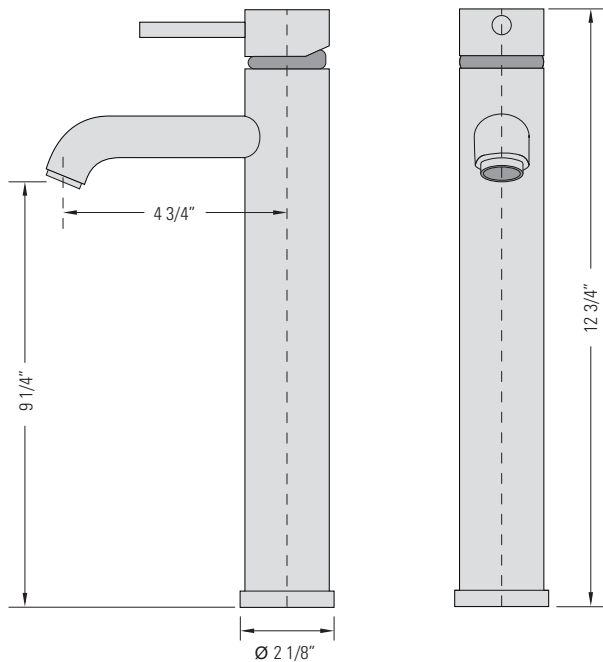

# FRANKLIN-H

VANITY FAUCET WITH CAST SPOUT

Robinet de vanité  
avec bec en fonte

## DIMENSIONS

Overall Size: 4 3/4" x 2 1/8" x 12 3/4"    Taille globale: 4 3/4" x 2 1/8" x 12 3/4"  
Weight: 4lbs    Poids: 4lbs

## INSTALLATION

Counter Gasket  
Lock Clamp and Nut  
Ø1 3/8" Hole Required