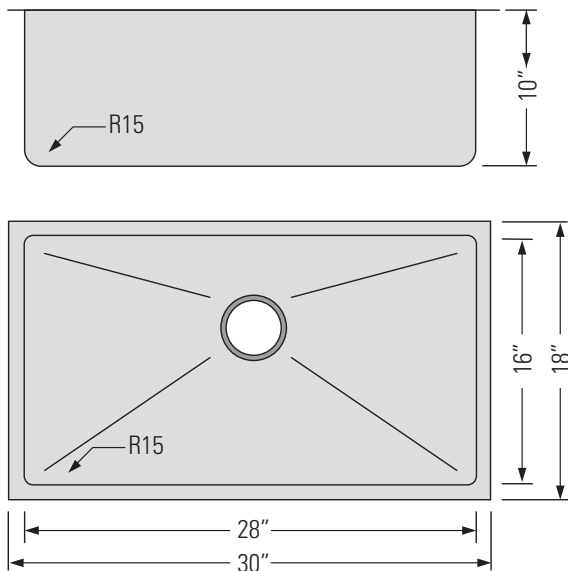

### DIMENSIONS

Overall Size: 30" x 18" x 10"  
Weight: 20lbs  
Minimum Cabinet Width: 31 1/2"

Taille globale: 30" x 18" x 10"  
Poids: 20lbs  
Largeur minimale de l'armoire: 31 1/2"