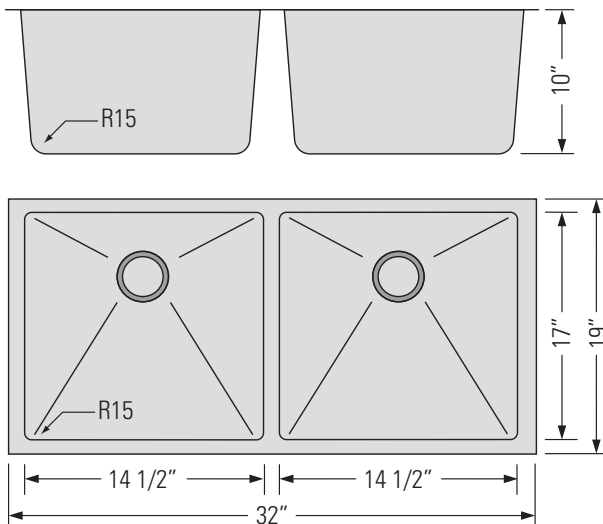

### DIMENSIONS

Overall Size: 32" x 19" x 10"  
Weight: 28lbs  
Minimum Cabinet Width: 33 1/2"

Taille globale: 32" x 19" x 10"  
Poids: 28lbs  
Largeur minimale de l'armoire: 33 1/2"