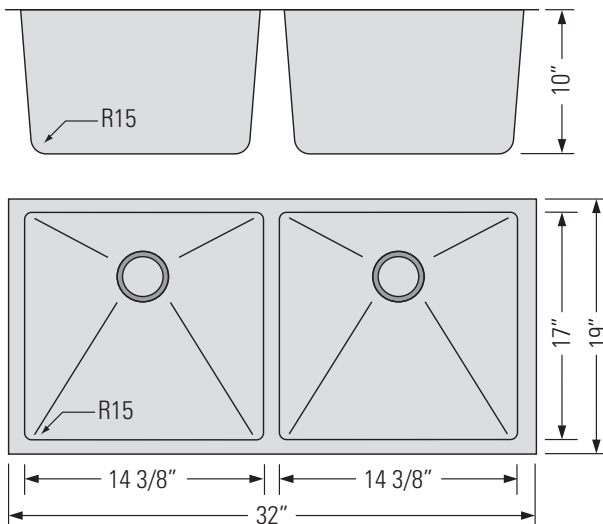

### DIMENSIONS

Overall Size: 32" x 19" x 10"  
Weight: 28lbs  
Minimum Cabinet Width: 33 1/2"

Taille globale: 32" x 19" x 10"  
Poids: 28lbs  
Largeur minimale de l'armoire: 33 1/2"