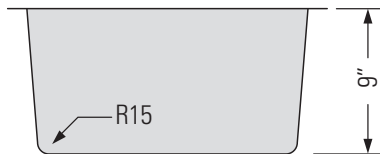

STAINLESS STEEL
GGRR1814

HANA-TR-GEO

SINGLE BOWL STAINLESS STEEL KITCHEN SINK

Évier de cuisine en
acier inoxydable à
une cuve

DIMENSIONS

Overall Size: 18" x 14" x 9"
Weight: 7lbs
Minimum Cabinet Width: 19 1/2"

Taille globale: 18" x 14" x 9"
Poids: 7lbs
Largeur minimale de l'armoire: 19 1/2"

FEATURES

18 Gauge T304 Stainless Steel
StoneGuard™ Undercoat
Sound Dampening Rubber Padding
3 1/2" Drain Opening
15mm Corner Radius