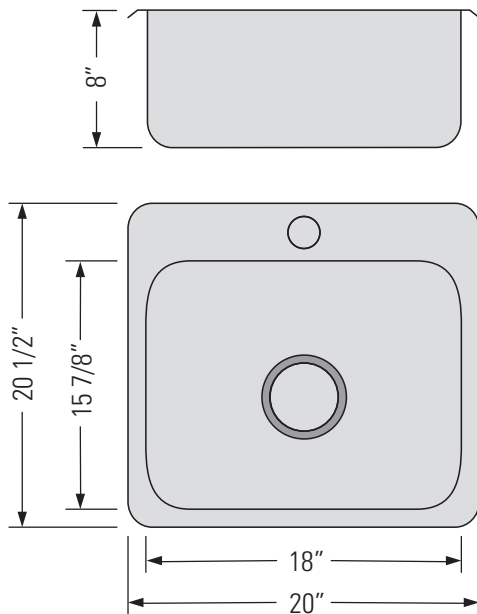

STAINLESS STEEL
GBS121T1

IONA-L

TOP MOUNT SINGLE BOWL KITCHEN SINK

Évier de cuisine à un bac à montage sur le dessus

DIMENSIONS

Overall Size: 20" x 20 1/2" x 8"
Weight: 10.4lbs
Minimum Cabinet Width: 21 1/2"

Taille globale: 20" x 20 1/2" x 8"
Poids: 10.4lbs
Largeur minimale de l'armoire: 21 1/2"

FEATURES

20 Gauge T304 Stainless Steel
StoneGuard Undercoat
Sound Dampening Rubber
Padding
3 1/2" Drain Opening

FINISHES