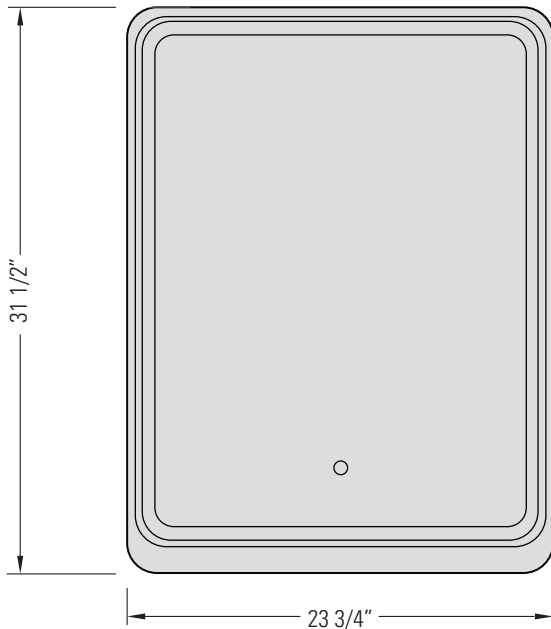

GMG2432

IRIS

LED MIRROR WITH TOUCH CONTROL

Miroir LED avec commande tactile

DIMENSIONS

Overall Size: 23 3/4" x 31 1/2"

Taille Globale: 23 3/4" x 31 1/2"

FEATURES

Touch control
3 LED Colour Tones:
3000K, 4000K, and 6000K
Suitable for damp environments
For indoor wall mount only

ELECTRICAL INFORMATION

12v DC LED Light strip
120 Volts
27 Watts
60 Hz
3 Pin low profile wall plug