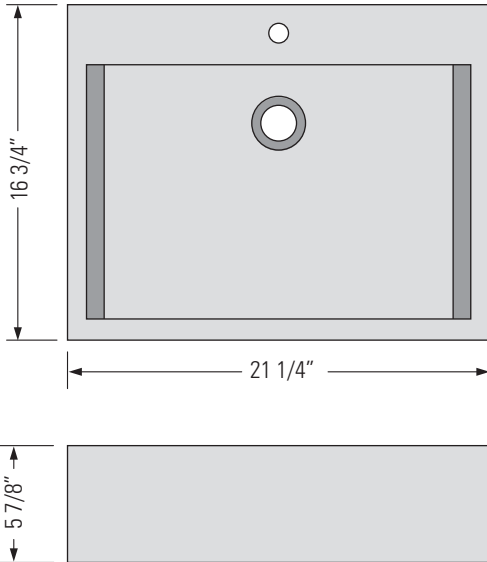

### DIMENSIONS

Overall Size: 21 1/4" x 16 3/4" x 5 7/8"	Taille globale: 21 1/4" x 16 3/4" x 5 7/8"
Weight: 19lbs	Poids: 19lbs
Minimum Cabinet Width: 22 3/4"	Largeur minimale de l'armoire: 22 3/4"