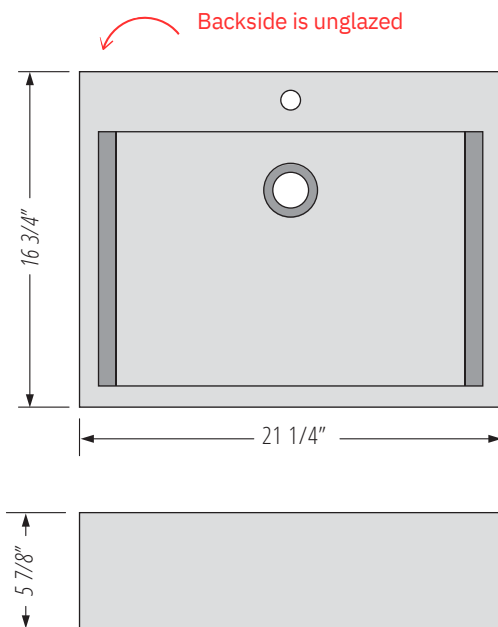

METRO WHITE

GBC060

KASU-DG

TOP REST FIRECLAY CERAMIC VANITY SINK

Évier de meuble-lavabo en céramique réfractaire sur le dessus

DIMENSIONS

Overall Size: 21 1/4" x 16 3/4" x 5 7/8" Weight: 19lbs
 Minimum Cabinet Width: 22 3/4"

Taille globale: 21 1/4" x 16 3/4" x 5 7/8" Poids: 19lbs
 Largeur minimale de l'armoire: 22 3/4"

FEATURES

Non-porous glazed fireclay ceramic
 Overflow

FINISHES

Metro White

INSTALLATION

Template not required

STANDARDS