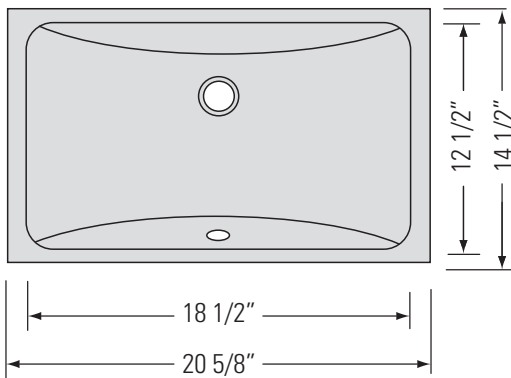

METRO WHITE
GBC216

KARA BEIGE
GBC216BE

CORVUS BLACK
GBC216BL

KASU-SC

UNDERMOUNT FIRECLAY CERAMIC VANITY SINK

Lavabo sous plan en
céramique argile réfractaire

DIMENSIONS

Overall Size: 20 5/8" x 14 1/2" x 8"
Weight: 19lbs
Minimum Cabinet Width: 22 1/2"

Taille globale: 20 5/8" x 14 1/2" x 8"
Poids: 19lbs
Largeur minimale de l'armoire: 22 1/2"

FEATURES

Non-Porous
Fireclay Ceramic
Overflow

FINISHES

Metro White
Kara Beige
Corvus Black

INSTALLATION

Template required