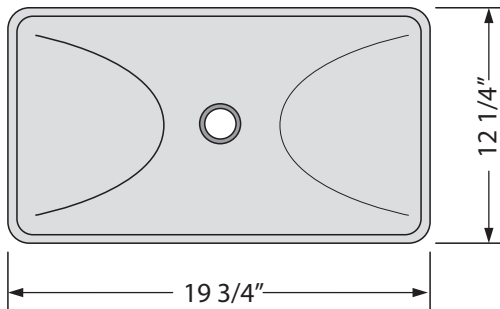

METRO WHITE
GBC332

KASU-WK

HALF MOUNT FIRECLAY CERAMIC VANITY SINK

Lavabo de vanité en
céramique ignifuge
demi-montant

DIMENSIONS

Overall Size: 19 3/4" x 12 1/4" x 5"
Weight: 19lbs
Minimum Cabinet Width: 21 1/2"

Taille globale: 19 3/4" x 12 1/4" x 5"
Poids: 19lbs
Largeur minimale de l'armoire: 21 1/2"

FEATURES

Non-porous glazed
fireclay ceramic
No Overflow

FINISHES

Metro White

INSTALLATION

Template required

STANDARDS