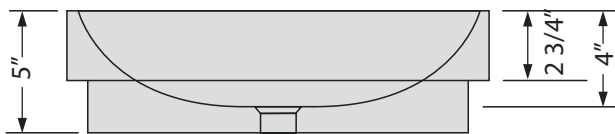

METRO WHITE
GBC332

KASU-WK

HALF MOUNT FIRECLAY CERAMIC VANITY SINK

Lavabo de vanité en
céramique ignifuge
demi-montant

DIMENSIONS

Overall Size: 19 3/4" x 12 1/4" x 5"
Weight: 19lbs
Minimum Cabinet Width: 21 1/2"

Taille globale: 19 3/4" x 12 1/4" x 5"
Poids: 19lbs
Largeur minimale de l'armoire: 21 1/2"

FEATURES

Non-porous glazed
fireclay ceramic
No Overflow

FINISHES

Metro White

INSTALLATION

Template required

STANDARDS