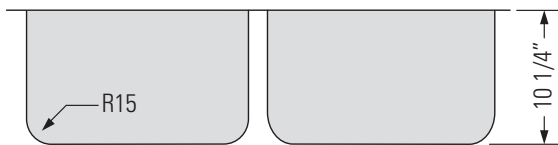

STAINLESS STEEL
GBD347

KILO

UNDERMOUNT DOUBLE BOWL CORNER KITCHEN SINK

Évier de cuisine d'angle à double cuve sous plan

DIMENSIONS

Overall Size: 32 3/4" x 22 3/4" x 10 1/4" Taille globale: 32 3/4" x 22 3/4" x 10 1/4"
Weight: 36lbs Poids: 36lbs
Minimum Cabinet Width: 36" Largeur minimale de l'armoire: 36"

FEATURES

16 Gauge T304 Stainless Steel
StoneGuard™ Undercoat
Sound Dampening Rubber Padding
3 1/2" Drain Opening
15mm Corner Radius

FINISHES

Satin Finish

INSTALLATION

Under mount Installation
CAD DWG File Available
Stainless Steel Strainer Included (x2)