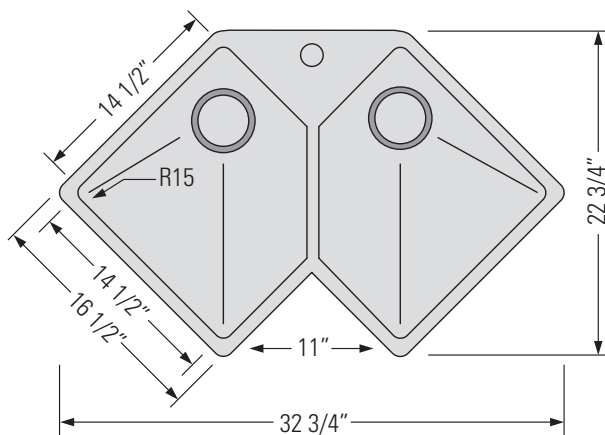

STAINLESS STEEL
GBD347

KILO

UNDERMOUNT DOUBLE BOWL CORNER KITCHEN SINK

Évier de cuisine d'angle à double cuve sous plan

DIMENSIONS

Overall Size: 32 3/4" x 22 3/4" x 10 1/4" Taille globale: 32 3/4" x 22 3/4" x 10 1/4"
Weight: 36lbs Poids: 36lbs
Minimum Cabinet Width: 36" Largeur minimale de l'armoire: 36"

FEATURES

16 Gauge T304 Stainless Steel
StoneGuard™ Undercoat
Sound Dampening Rubber Padding
3 1/2" Drain Opening
15mm Corner Radius

FINISHES

Satin Finish

INSTALLATION

Under mount Installation
CAD DWG File Available
Stainless Steel Strainer Included (x2)

ACCESSORIES

Stainless Steel Strainers
Stainless Steel Basket Strainers

CARACTÉRISTIQUES

Acier inoxydable T304 de calibre 16
Sous-couche StoneGuard™
Rembourrage en caoutchouc insonorisant
Ouverture de drain de 3 1/2"
Rayon d'angle de 15 mm