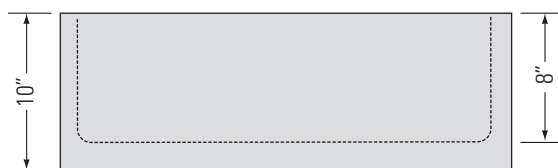

METRO WHITE
GBP302110F

KINGSTON-PF30

CERAMIC APRON SINK ROUNDED FRONT

Lavabo à tablier en
céramique devant arrondi

DIMENSIONS

Overall Size: 29 3/4" x 20 3/4" x 10"
Weight: 95lbs
Minimum Cabinet Width: 30"

Taille globale: 29 3/4" x 20 3/4" x 10"
Poids: 95lbs
Largeur minimale de l'armoire: 30"

FEATURES

Fireclay Ceramic
Rounded Front Apron
Easy to Clean Surface
3 1/2" Drain Opening

FINISHES

Metro White

INSTALLATION

Apron Installation on Cabinet
Cabinet Width: 31 1/4"
Stainless Steel Strainer
Included (x1)