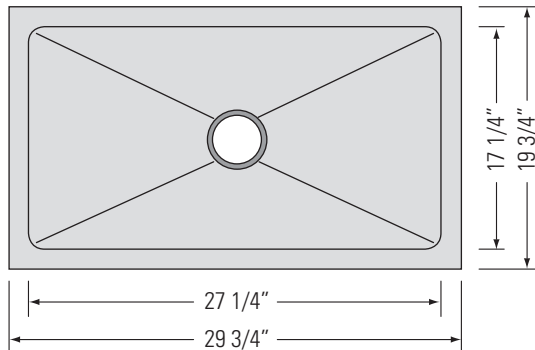

### DIMENSIONS

Overall Size: 29 3/4" x 19 3/4" x 10"  
Weight: 95lbs  
Minimum Cabinet Width: 30"

Taille globale: 29 3/4" x 19 3/4" x 10"  
Poids: 95lbs  
Largeur minimale de l'armoire: 30"