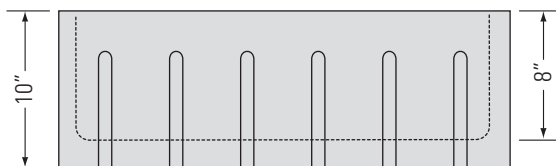

### DIMENSIONS

Overall Size: 29 3/4" x 19 3/4" x 10"  
Weight: 95lbs  
Minimum Cabinet Width: 30"

Taille globale: 29 3/4" x 19 3/4" x 10"  
Poids: 95lbs  
Largeur minimale de l'armoire: 30"