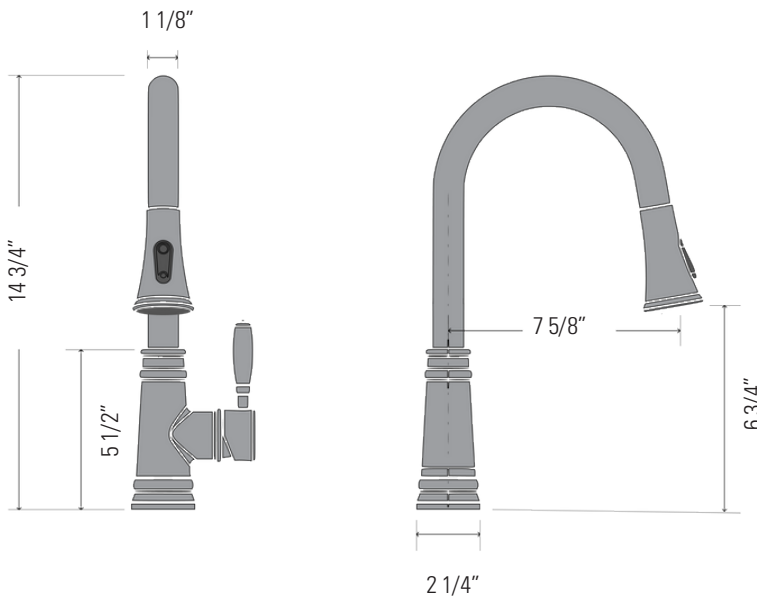

### DIMENSIONS

Overall Size: 14 3/4" x 7 5/8" x 2 1/4"  
Weight: 5.2lbs

Taille globale: 14 3/4" x 7 5/8" x 2 1/4"  
Poids: 5.2lbs

### INSTALLATION

- Counter Gasket
- Lock Clamp and Nut
- 1 3/8" to 1 1/2" Hole
- Required Counter weight
- Pearl® Quick Connect