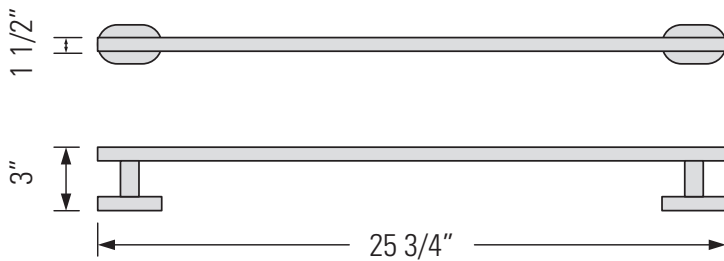

CHROME
GBAM-BAR

BRUSHED NICKEL
GBAM-BAR-BN

MADISON

TOWEL BAR

Porte-serviettes

DIMENSIONS

Overall Size: 25 3/4" x 1 1/2" x 3"

Taille globale: 25 3/4" x 1 1/2" x 3"

FINISHES

Chrome
Brushed Nickel

FINITIONS

Chrome
Nickel brossé

INSTALLATION

Mounting template included

INSTALLATION

Gabarit de montage inclus