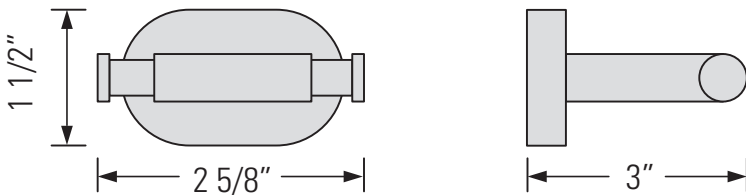

CHROME
GBAM-HOK

BRUSHED NICKEL
GBAE-HOM-BN

MADISON

ROBE HOOK

Patère

FINISHES

Chrome
Brushed Nickel

FINITIONS

Chrome
Nickel brossé

INSTALLATION

Mounting template included

INSTALLATION

Gabarit de montage inclus

DIMENSIONS

Overall Size: 2 5/8" x 3" x 1 1/2"

Taille globale: 2 5/8" x 3" x 1 1/2"