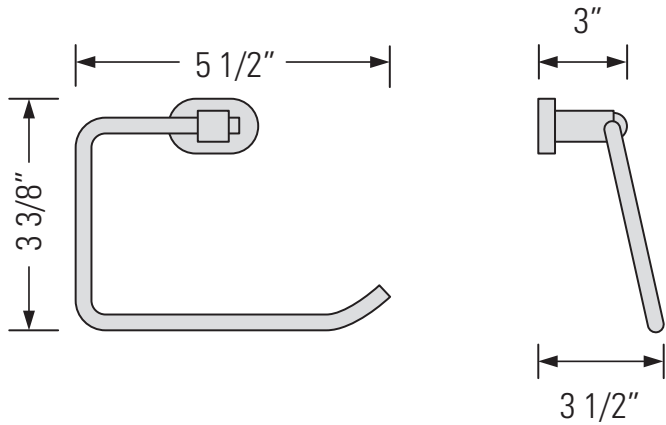

CHROME
GBAM-ROL

BRUSHED NICKEL
GBAM-ROL-BN

MADISON

TOILET ROLL HOLDER

Porte-rouleau de papier toilette

DIMENSIONS

Overall Size: 5 1/2" x 3 1/2" x 3 3/8"

Taille globale: 5 1/2" x 3 1/2" x 3 3/8"

FINISHES

Chrome
Brushed Nickel

FINITIONS

Chrome
Nickel brossé

INSTALLATION

Mounting template included

INSTALLATION

Gabarit de montage inclus