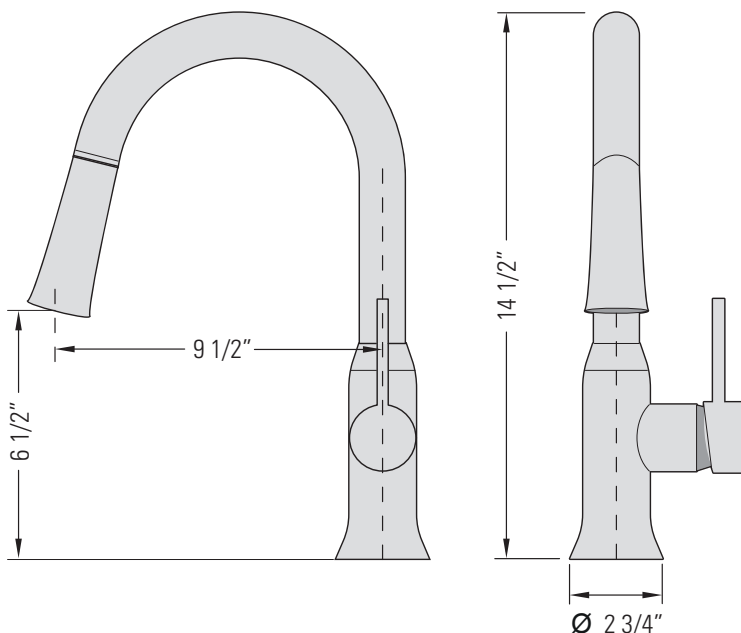

CHROME
GBF818

BRUSHED NICKEL
GBF818-BN

MASA II

KITCHEN FAUCET WITH PULL-OUT VARIABLE SPRAY

Robinet de cuisine
avec douchette à
bec rétractable

DIMENSIONS

Overall Size: 9 1/2" x 2 3/4" x 14 1/2" Taille globale: 9 1/2" x 2 3/4" x 14 1/2"
Weight: 6lbs Poids: 6lbs

FEATURES

- Intuitive single-handle lever e-Control™ forward lever system
- Flexible pull-out spout
- Integrated dual variable spray
- Swivel deck design
- Rust-proof internals
- Ceramic cartridge

FLOW

- 8.3 L/min (2.2 gal/min) at 60psi
- Direct Flow

FINISHES

- Chrome
- Brushed Nickel

INSTALLATION

- Counter Gasket
- Lock Clamp and Nut
- Ø1 3/8" to Ø1 1/2" Hole Required
- Counter weight
- Pearl® Quick Connect

WARRANTY

- PEARL® Faucet Limited Lifetime Warranty (See website for details)
- 5 year commercial

COURANT

- 8,3 L/min (2,2 gal/min) à 60 psi
- Flux direct

FINITIONS

- Chrome
- Nickel Brossé

INSTALLATION

- Joint De Comptoir
- Serrure Pince et Écrou
- Trou de Ø1 3/8" à Ø1 1/2" requis
- Contrepoids
- Connexion rapide Pearl®