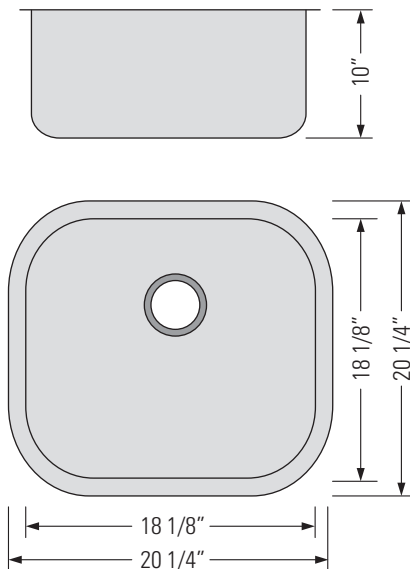

### DIMENSIONS

Overall Size: 20 1/4" x 20 1/4" x 10"  
Weight: 11lbs  
Minimum Cabinet Width: 22"

Taille globale: 20 1/4" x 20 1/4" x 10"  
Poids: 11lbs  
Largeur minimale de l'armoire: 22"