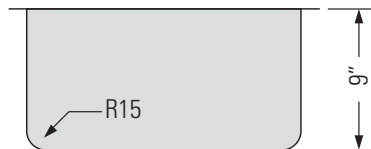

CHAMPAGNE GOLD
GBSCG1814

NALA-TR

UNDERMOUNT SINGLE BOWL KITCHEN SINK

Évier de cuisine à un bac sous plan

DIMENSIONS

Overall Size: 18" x 14" x 9"
Weight: 13lbs
Minimum Cabinet Width: 19 1/2"

Taille globale: 18" x 14" x 9"
Poids: 13lbs
Largeur minimale de l'armoire: 19 1/2"

FEATURES

18 Gauge T304 Stainless Steel
StoneGuard™ Undercoat
Sound Dampening Rubber Padding
3 1/2" Drain Opening
15mm Corner Radius

FINISHES

Champagne Gold

INSTALLATION

Undermount Installation
CAD DWG File Available
Stainless Steel Strainer Included (x1)