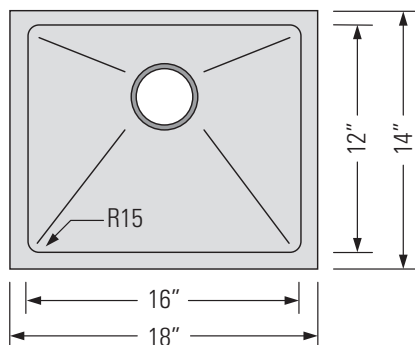

CHAMPAGNE GOLD
GBSCG1814

NALA-TR

UNDERMOUNT SINGLE BOWL KITCHEN SINK

Évier de cuisine à un bac sous plan

DIMENSIONS

Overall Size: 18" x 14" x 9"
Weight: 13lbs
Minimum Cabinet Width: 19 1/2"

Taille globale: 18" x 14" x 9"
Poids: 13lbs
Largeur minimale de l'armoire: 19 1/2"

FEATURES

18 Gauge T304 Stainless Steel
StoneGuard™ Undercoat
Sound Dampening Rubber Padding
3 1/2" Drain Opening
15mm Corner Radius

FINISHES

Champagne Gold

INSTALLATION

Undermount Installation
CAD DWG File Available
Stainless Steel Strainer Included (x1)