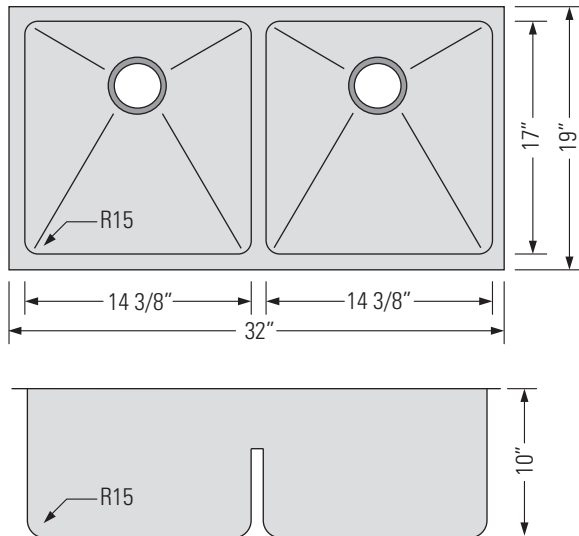

### DIMENSIONS

Overall Size: 32" x 19" x 10"  
Weight: 28lbs  
Minimum Cabinet Width: 33 1/2"

Taille globale: 32" x 19" x 10"  
Poids: 28lbs  
Largeur minimale de l'armoire: 33 1/2"