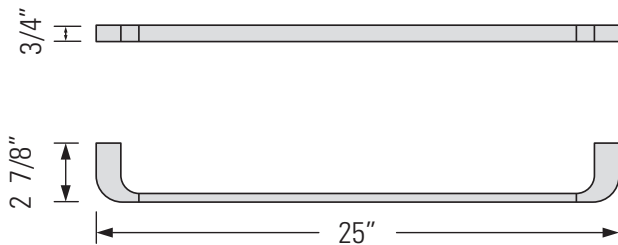

CHROME
GBAV-BAR

NOLAN

TOWEL BAR

Porte-serviettes

DIMENSIONS

Overall Size: 25" x 2 7/8" x 3/4"

Taille globale: 25" x 2 7/8" x 3/4"

FINISHES

Chrome

FINITIONS

Chrome

INSTALLATION

Mounting template included

INSTALLATION

Gabarit de montage inclus