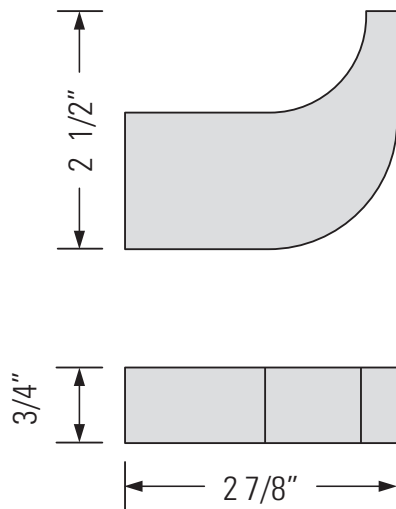

CHROME
GBAV-HOK

NOLAN

ROBE HOOK

Patère

DIMENSIONS

Overall Size: 2 7/8" x 3/4" x 2 1/2"

Taille globale: 2 7/8" x 3/4" x 2 1/2"

FINISHES