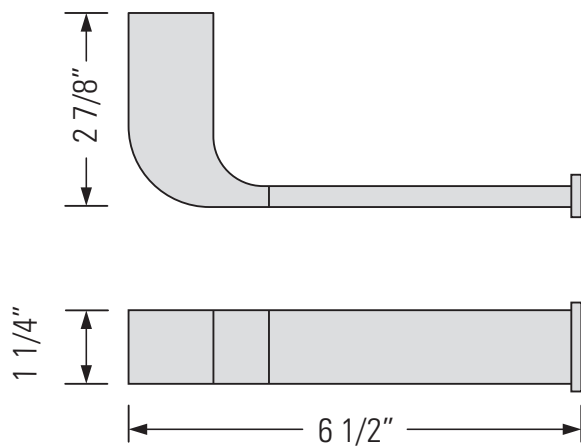

CHROME
GBAV-ROL

NOLAN

TOILET ROLL HOLDER

Porte-rouleau de papier toilette

DIMENSIONS

Overall Size: 6 1/2" x 1 1/4" x 2 7/8"

Taille globale: 6 1/2" x 1 1/4" x 2 7/8"

FINISHES

Chrome

FINITIONS

Chrome

INSTALLATION

Mounting template included

INSTALLATION

Gabarit de montage inclus