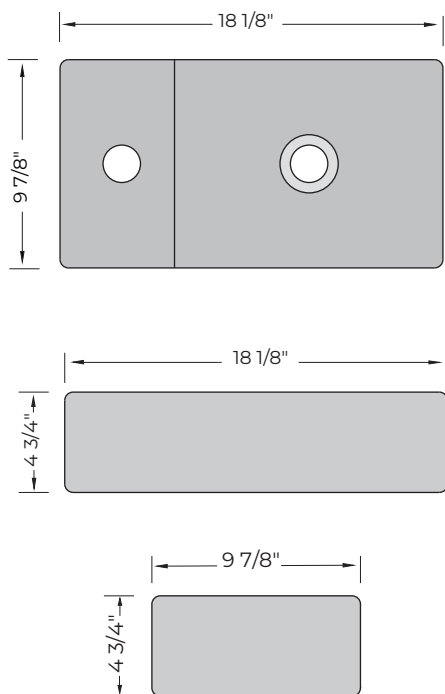

METRO WHITE
GBC502

KASU-DP

PORCELAIN CERAMIC VESSEL VANITY SINK

Lavabo de meuble-la-
vabo en céramique
porcelaine

DIMENSIONS

Overall Size: 18 1/8" x 9 7/8" x 4 3/4"
Weight: 16 lbs
Minimum Cabinet Width: 19"

Taille globale: 18 1/8" x 9 7/8" x 4 3/4"
Poids: 16 lbs
Largeur minimale de l'armoire: 19"

FEATURES

Porcelain Ceramic
Translucent Non-Porous
Glazed Finish
Easy to Clean Surface
1 3/8" Faucet Hole
1 3/4" Drain Opening
Non-Overflow
Can be Wall Mounted
Note: This sink is only compati-
ble with a Perforated Vanity
Strainer (sold separately)

FINISHES

Metro White

INSTALLATION

Top Rest Vessel
Template not required

STANDARDS

Strainer Not Included -
Please ensure you order the
correct strainer for your sink
prior to installation

Due to manufacturing
process and the natural
formation of porcelain
ceramic, each sink may have
slight variations to the
curvature, dimensions, and
other characteristics. Images
may not reflect the actual
product

IAPMO (cUPC)
CSA B45.1-18
ASME A112.19.2

CARACTÉRISTIQUES

Céramique porcelaine
Finition vernis translucide non
poreuse
Surface facile à nettoyer
1 3/8" trou de robinet
Ouverture de vidange de 1 3/4"
sans débordement
Peut être fixé au mur
Remarque : Cet évier est
uniquement compatible avec
une bonde de lavabo perforée
(vendue séparément)