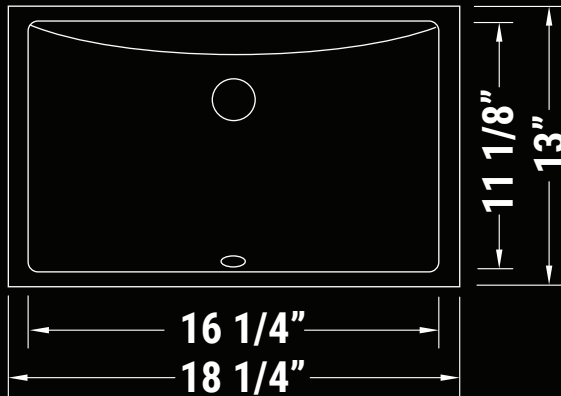

RAAKET-18

Porcelain Ceramic Undermount Vanity Sink

Évier de meuble-lavabo sous plan en
céramique porcelaine

Dimensions

Overall Size
18 1/4" x 13" x 7 1/8"

Minimum Cabinet Width
20"

Weight
14lbs

Dimensions

Taille globale
18 1/4" x 13" x 7 1/8"

Largeur minimale de l'armoire
20"

Poids
14lbs

Features

Porcelain Ceramic
Translucent non-porous glaze finish.
Easy to Clean Surface
1 3/4" drain opening
Overflow

Finishes