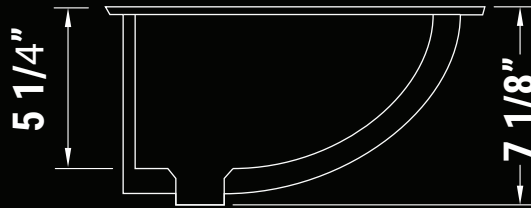

RAAKET-18

Porcelain Ceramic Undermount Vanity Sink

Évier de meuble-lavabo sous plan en
céramique porcelaine

Dimensions

Overall Size
18 1/4" x 13" x 7 1/8"

Minimum Cabinet Width
20"

Weight
14lbs

Dimensions

Taille globale
18 1/4" x 13" x 7 1/8"

Largeur minimale de l'armoire
20"

Poids
14lbs

Features

Porcelain Ceramic
Translucent non-porous glaze finish.
Easy to Clean Surface
1 3/4" drain opening
Overflow

Finishes