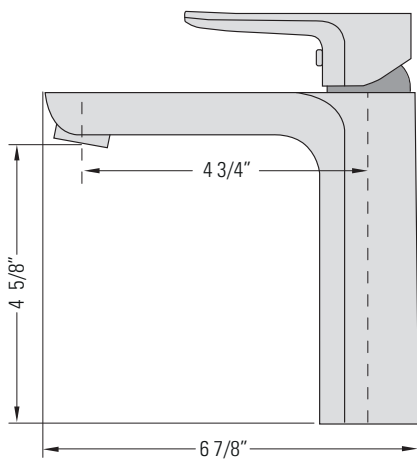

## VANITY FAUCET WITH CAST SPOUT

Robinet de vanité  
avec bec en fonte

### DIMENSIONS

Overall Size: 6 7/8" x 2 x 6 7/8"  
Weight: 3lbs

Taille globale: 6 7/8" x 2 x 6 7/8"  
Poids: 3lbs