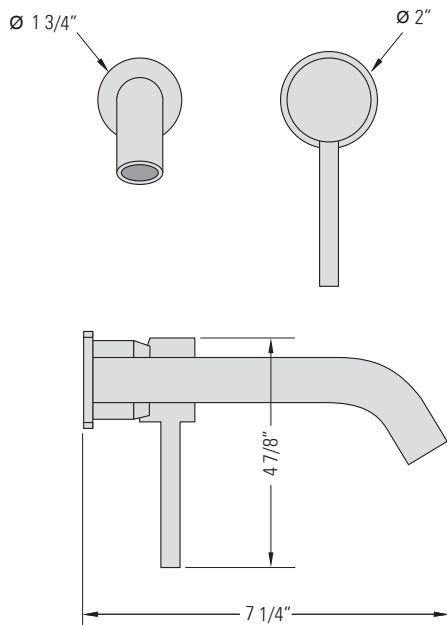

CHROME
GBF836

BRUSHED NICKEL
GBF836-BN

MATTE BLACK
GBF836-MB

BAKER

WALL MOUNTED VANITY FAUCET WITH CAST SPOUT

Robinet de meuble-lavabo mural avec bec coulé

DIMENSIONS

Overall Size: 7 1/4" x 4 7/8"
Weight: 3lbs

Taille globale: 7 1/4" x 4 7/8"
Poids: 3lbs

FEATURES

Intuitive single-handle lever
Cast nickel spout
Rust-proof internals
Ceramic cartridge
Includes pop-up strainer

FLOW

4.5 L/min (1.2 gal/min) at 60psi
Direct Flow

FINISHES

Chrome
Brushed Nickel
Matte Black

INSTALLATION

Spout - 1" Hole required
Handle - 1 3/4" Hole required
2" Setback

WARRANTY

PEARL® Faucet Limited Lifetime
Warranty (See website for details)
5 year commercial

COURANT

4,5 L/min (1,2 gal/min) à 60 psi
Flux direct

FINITIONS

Chrome
Nickel Brossé
Noir Mat

INSTALLATION

Bec - Trou 1" requis
Poignée - Trou 1 3/4" requis
Recul de 2"

GARANTIE

PEARL® Faucet Limited Lifetime
Warranty (Visite le site web pour plus de détails)
5 ans commercial