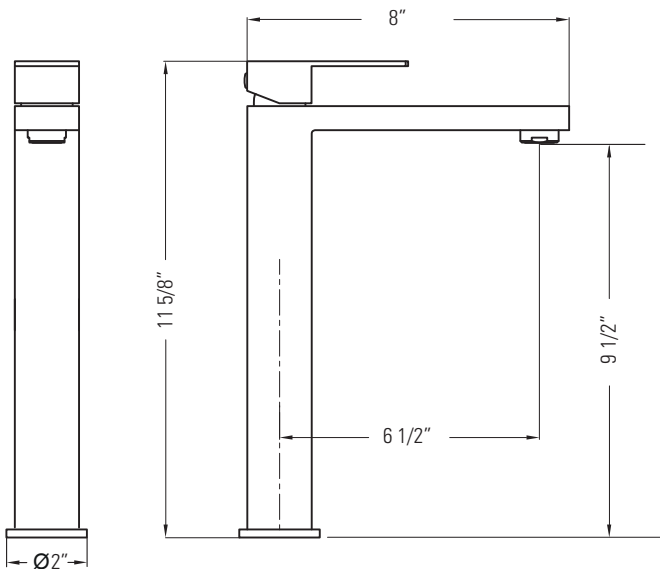

# BELLO 3-H

VANITY FAUCET WITH CAST SPOUT

Robinet de vanité  
avec bec en fonte

## DIMENSIONS

Overall Size: 11 5/8" x 2" x 8"  
Weight: 4lbs

Taille globale: 11 5/8" x 2" x 8"  
Poids: 4lbs