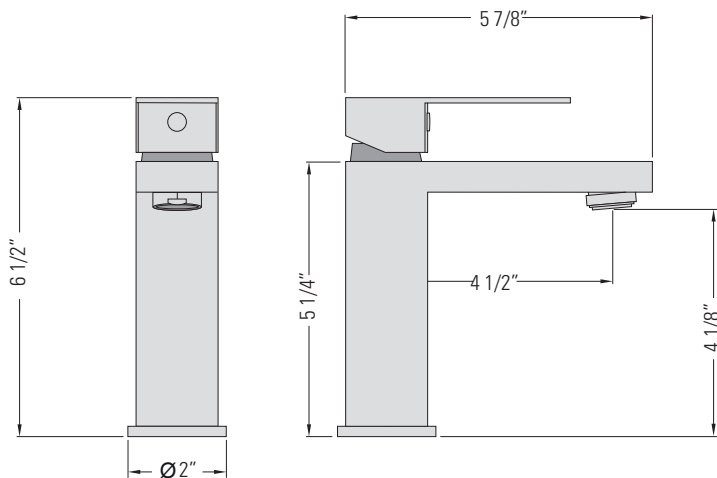

CHROME
GBF821B

BRUSHED NICKEL
GBF821B-BN

MATTE BLACK
GBF821B-MB

BELLO II

VANITY FAUCET WITH CAST SPOUT

Robinet de vanité
avec bec en fonte

DIMENSIONS

Overall Size: 6 1/2" x 2" x 5 7/8"
Weight: 2lbs

Taille globale: 6 1/2" x 2" x 5 7/8"
Poids: 2lbs

FEATURES

Intuitive single-handle lever
Rust-proof internals
Ceramic cartridge
Includes pop-up strainer

FLOW

4.5 L/min (1.2 gal/min) at 60psi
Direct Flow

FINISHES

Chrome
Brushed Nickel
Matte Black

INSTALLATION

Counter Gasket
Lock Clamp and Nut
Ø1 3/8" Hole Required

WARRANTY

PEARL® Faucet Limited Lifetime
Warranty (See website for details)
5 year commercial

STANDARDS

IAPMO (cUPC)
CSA B125
ASME A112.18.1
ADA for lever handle

FONCTIONNALITÉS

Levier intuitif à une poignée
Internes anti-rouille
Cartouches en céramique
Crépine inclus

COURANT

4.5 L/min (1.2 gal/min) à 60psi
Flux direct