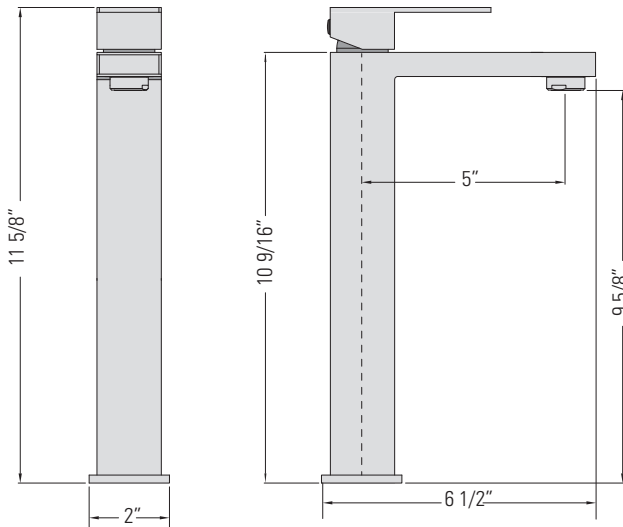

# BELLO II-H

VANITY FAUCET WITH CAST SPOUT

Robinet de vanité  
avec bec en fonte

## DIMENSIONS

Overall Size: 11 5/8" x 2" x 6 1/2"  
Weight: 4lbs

Taille globale: 11 5/8" x 2" x 6 1/2"  
Poids: 4lbs