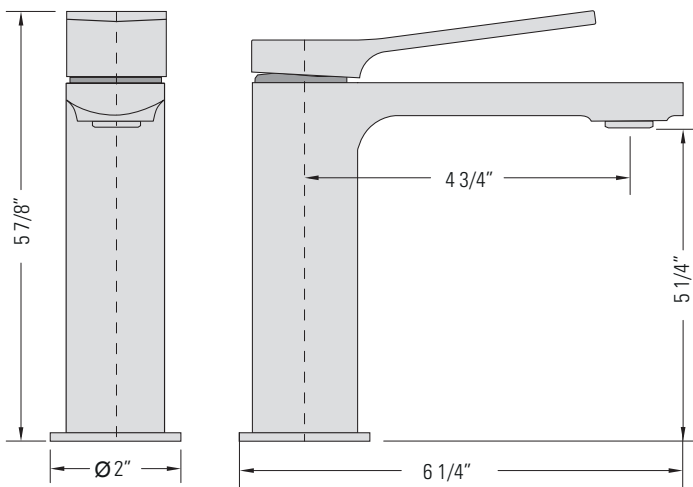

## VANITY FAUCET WITH CAST SPOUT

Robinet de vanité  
avec bec en fonte

### DIMENSIONS

Overall Size: 5 7/8" x 2" x 6 1/4"  
Weight: 2lbs

Taille globale: 5 7/8" x 2" x 6 1/4"  
Poids: 2lbs