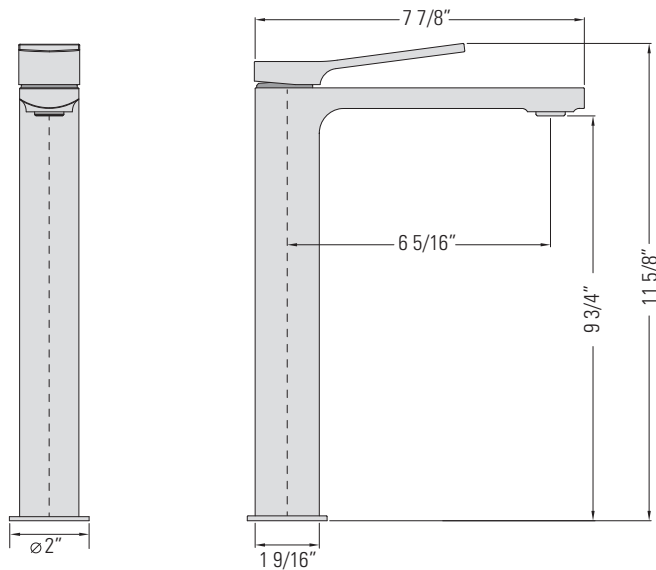

## VANITY FAUCET WITH CAST SPOUT

Robinet de vanité  
avec bec en fonte

### DIMENSIONS

Overall Size: 11 5/8" x 2" x 7 7/8"  
Weight: 4.0lbs

Taille globale: 11 5/8" x 2" x 7 7/8"  
Poids: 4.0lbs