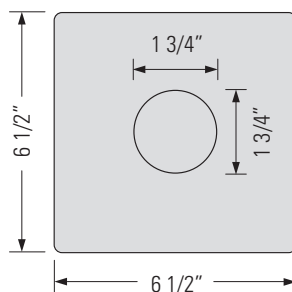

BASE PLATE /
PLAQUE DE BASE