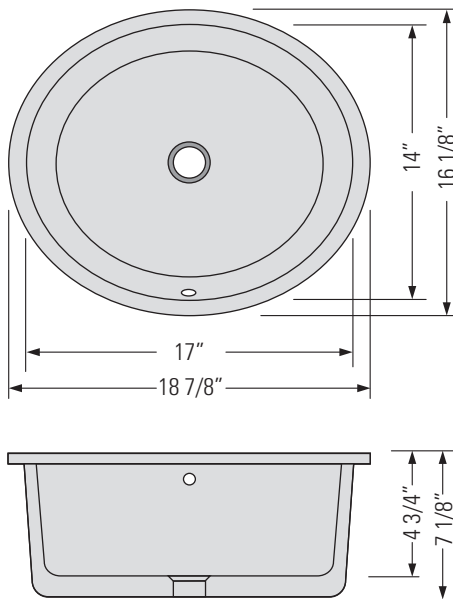

### DIMENSIONS

Overall Size: 18 7/8" x 16 1/8" x 7 1/8"	Taille globale: 18 7/8" x 16 1/8" x 7 1/8"
Weight: 17lbs	Poids: 17lbs
Minimum Cabinet Width: 20 1/2"	Largeur minimale de l'armoire: 20 1/2"