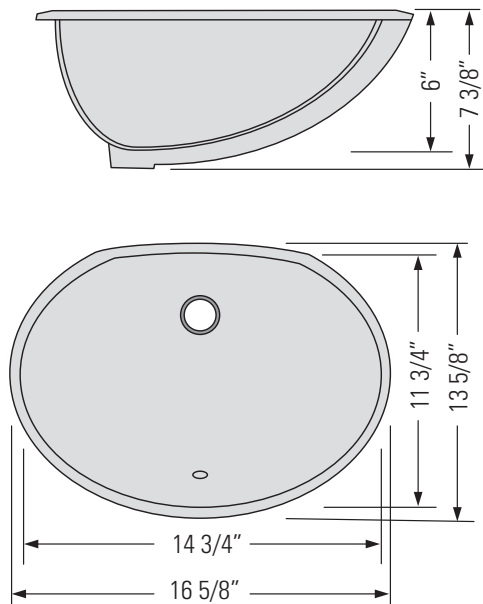

### DIMENSIONS

Overall Size: 16 5/8" x 13 5/8" x 7 3/8"    Taille globale: 16 5/8" x 13 5/8" x 7 3/8"  
Weight: 10lbs    Poids: 10lbs  
Minimum Cabinet Width: 18 1/2"    Largeur minimale de l'armoire: 18 1/2"

### FEATURES

Porcelain Ceramic  
Translucent Non-Porous  
Glazed Finish  
Easy to Clean Surface  
1 3/8" Faucet Hole  
1 3/4" Drain Opening  
Overflow