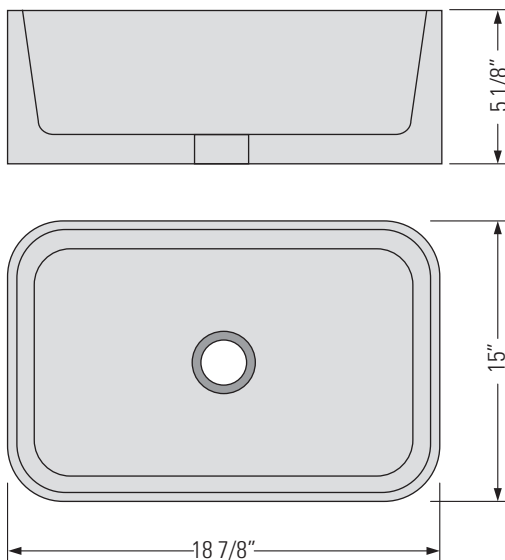

METRO WHITE
GBC022

KASU-DF

PORCELAIN CERAMIC VESSEL VANITY SINK

Lavabo de meuble-lavabo en céramique porcelaine

DIMENSIONS

Overall Size: 19" x 15" x 5 3/8"
Weight: 19lbs
Minimum Cabinet Width: 20 1/2"

Taille globale: 19" x 15" x 5 3/8"
Poids: 19lbs
Largeur minimale de l'armoire: 20 1/2"

FEATURES

Porcelain Ceramic
Translucent Non-Porous
Glazed Finish
Easy to Clean Surface
1 3/8" Faucet Hole
1 3/4" Drain Opening
Non-Overflow

FINISHES

Metro White

INSTALLATION

Top Rest Vessel
Template not required