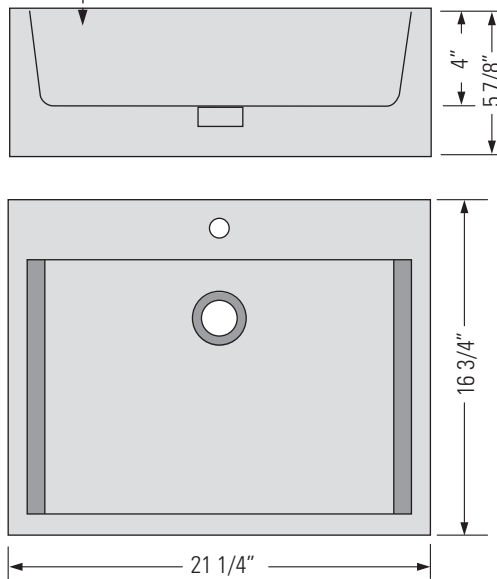

METRO WHITE
GBC060

KASU-DG

PORCELAIN CERAMIC VESSEL VANITY SINK

Lavabo de meuble-lavabo en céramique porcelaine

Backside is Unglazed

DIMENSIONS

Overall Size: 21 1/4" x 16 3/4" x 5 7/8"
Weight: 36lbs
Minimum Cabinet Width: 22 3/4"

Taille globale: 21 1/4" x 16 3/4" x 5 7/8"
Poids: 36lbs
Largeur minimale de l'armoire: 22 3/4"

FEATURES

Porcelain Ceramic
Translucent Non-Porous
Glazed Finish
Easy to Clean Surface
1 3/8" Faucet Hole
1 3/4" Drain Opening
Overflow

FINISHES

Metro White

INSTALLATION

Top Rest Vessel
Template not required

STANDARDS

Strainer Not Included - Please ensure you order the correct strainer for your sink prior to installation.

Due to manufacturing process and the natural formation of porcelain ceramic, each sink may have slight variations to the curvature, dimensions, and other characteristics. Images may not reflect the actual product.