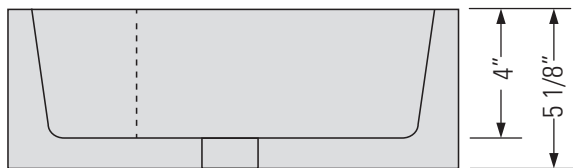

METRO WHITE
GBC134

KASU-DM

PORCELAIN CERAMIC VESSEL VANITY SINK

Lavabo de meuble-lava-
bo en céramique
porcelaine

Exposed Back
Corner

DIMENSIONS

Overall Size: 17 3/4" x 13 3/8" x 5 1/8" Taille globale: 17 3/4" x 13 3/8" x 5 1/8"
Weight: 16 lbs Poids: 16 lbs
Minimum Cabinet Width: 19" Largeur minimale de l'armoire: 19"

FEATURES

Porcelain Ceramic
Translucent Non-Porous
Glazed Finish
Easy to Clean Surface
1 3/8" Faucet Hole
1 3/4" Drain Opening
Non-Overflow

FINISHES

Metro White

INSTALLATION

Top Rest Vessel
Template not required