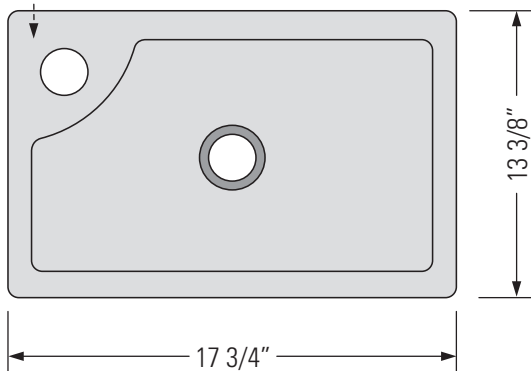

METRO WHITE
GBC134

KASU-DM

PORCELAIN CERAMIC VESSEL VANITY SINK

Lavabo de meuble-lava-
bo en céramique
porcelaine

Exposed Back
Corner

DIMENSIONS

Overall Size: 17 3/4" x 13 3/8" x 5 1/8" Taille globale: 17 3/4" x 13 3/8" x 5 1/8"
Weight: 16 lbs Poids: 16 lbs
Minimum Cabinet Width: 19" Largeur minimale de l'armoire: 19"

FEATURES

Porcelain Ceramic
Translucent Non-Porous
Glazed Finish
Easy to Clean Surface
1 3/8" Faucet Hole
1 3/4" Drain Opening
Non-Overflow

FINISHES

Metro White

INSTALLATION

Top Rest Vessel
Template not required