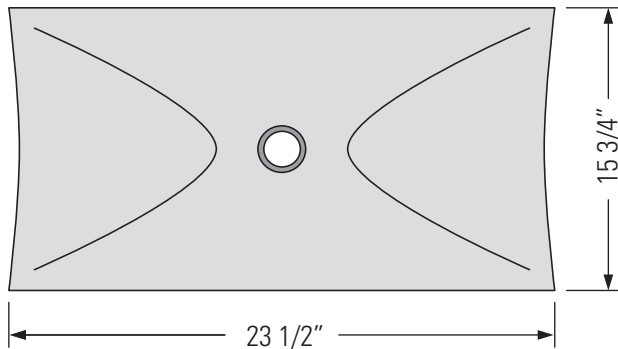

METRO WHITE
GBC233

KASU-DN

PORCELAIN CERAMIC VESSEL VANITY SINK

Lavabo de meuble-lava-
bo en céramique
porcelaine

DIMENSIONS

Overall Size: 23 1/2" x 15 3/4" x 4"
Weight: 18.5lbs
Minimum Cabinet Width: 25"

Taille globale: 23 1/2" x 15 3/4" x 4"
Poids: 18.5lbs
Largeur minimale de l'armoire: 25"

FEATURES

Porcelain Ceramic
Translucent Non-Porous
Glaze Finish.
Easy to Clean Surface
1 3/4" Drain Opening
Non-Overflow

FINISHES

Metro White

INSTALLATION

Top Rest Vessel
Template not required

STANDARDS

Strainer Not Included - Please ensure you order the correct strainer for your sink prior to installation.

Due to manufacturing process and the natural formation of porcelain ceramic, each sink may have slight variations to the curvature, dimensions, and other characteristics. Images may not reflect the actual product.