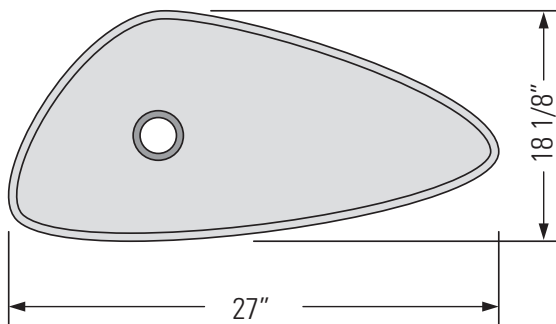

METRO WHITE
GBC287

KASU-DQ

PORCELAIN CERAMIC VESSEL VANITY SINK

Lavabo de meuble-lava-
bo en céramique
porcelaine

DIMENSIONS

Overall Size: 27" x 18 1/8" x 4 3/4"
Weight: 25lbs
Minimum Cabinet Width: 28 1/2"

Taille globale: 27" x 18 1/8" x 4 3/4"
Poids: 25lbs
Largeur minimale de l'armoire: 28 1/2"

FEATURES

Porcelain Ceramic
Translucent Non-Porous
Glaze Finish.
Easy to Clean Surface
1 3/4" Drain Opening
Non-Overflow