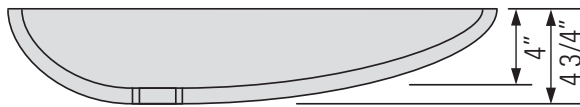

METRO WHITE
GBC287

KASU-DQ

PORCELAIN CERAMIC VESSEL VANITY SINK

Lavabo de meuble-lava-
bo en céramique
porcelaine

DIMENSIONS

Overall Size: 27" x 18 1/8" x 4 3/4"
Weight: 25lbs
Minimum Cabinet Width: 28 1/2"

Taille globale: 27" x 18 1/8" x 4 3/4"
Poids: 25lbs
Largeur minimale de l'armoire: 28 1/2"

FEATURES

Porcelain Ceramic
Translucent Non-Porous
Glaze Finish.
Easy to Clean Surface
1 3/4" Drain Opening
Non-Overflow