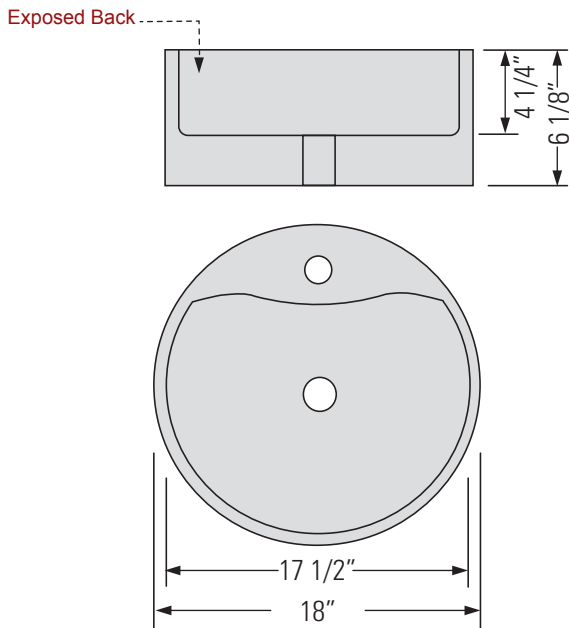

METRO WHITE
GBC1818

KASU-DR

PORCELAIN CERAMIC VESSEL VANITY SINK

Lavabo de meuble-lava-
bo en céramique
porcelaine

DIMENSIONS

Overall Size: 18" x 18" x 6 1/8"
Weight: 25lbs
Minimum Cabinet Width: 20"

Taille globale: 18" x 18" x 6 1/8"
Poids: 25lbs
Largeur minimale de l'armoire: 20"

FEATURES

Porcelain Ceramic
Translucent Non-Porous
Glazed Finish
Easy to Clean Surface
1 3/8" Faucet Hole
1 3/4" Drain Opening
Overflow

FINISHES

Metro White

INSTALLATION

Top Rest Vessel
Template not required

IAPMO (cUPC)
CSA B45.1-18
ASME A112.19.2

CARACTÉRISTIQUES

Céramique porcelaine
Finition vernis translucide non poreuse
Surface facile à nettoyer
1 3/8" trou de robinet
Ouverture de vidange de 1 3/4"
Débordement